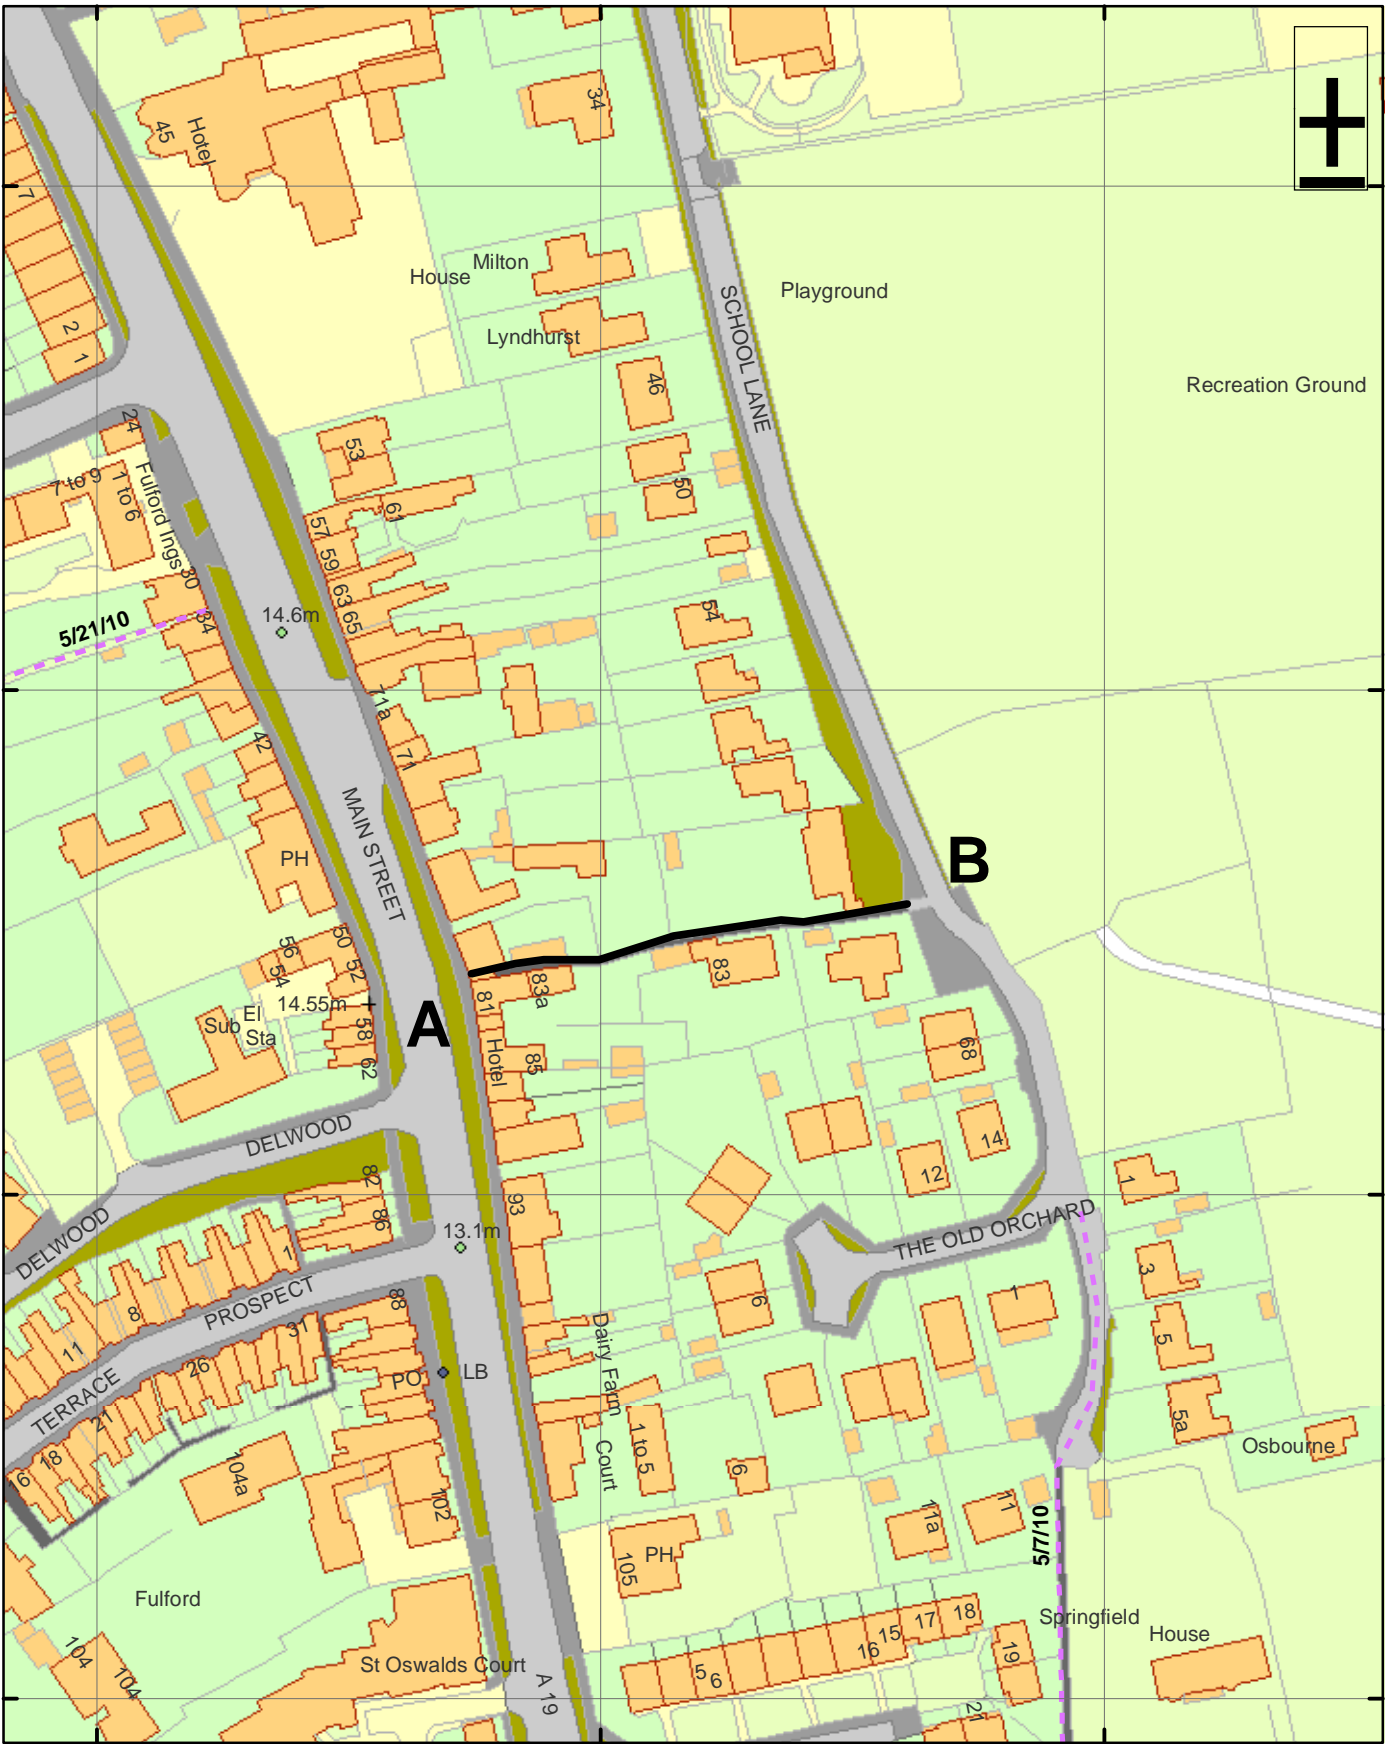

461000 000000

461100 000000

461200 000000

449300 000000

449300 000000

449200 000000

449200 000000

449100 000000

449100 000000

449000 000000

449000 000000

461000 000000

461100 000000

461200 000000

9 St. Leonards Place, York, YO1 2ET
Telephone: 01904 613161

ANNEX 2 - Location Plan Chapel Alley, Fulford

Scale 1:1,500	Drawn By:	Date:
Public Rights of Way	Reference:	Drawing No.

Reproduced from the Ordnance Survey with the permission of the Controller of Her Majesty's Stationery Office © Crown copyright. Unauthorised reproduction infringes Crown copyright and may lead to prosecution or civil proceedings. City of York Council 100020818